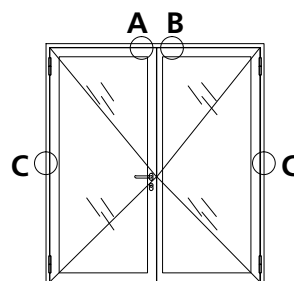

alt / vieux / old		neu / nouveau / new	
	EI30 / EI60	EI90	EI30 / EI60 (RC2, RC3*)	EI90
A	957043	907073	957063	957073
B	957042	907072	957062	957072
C	957044	907070	957067	957077