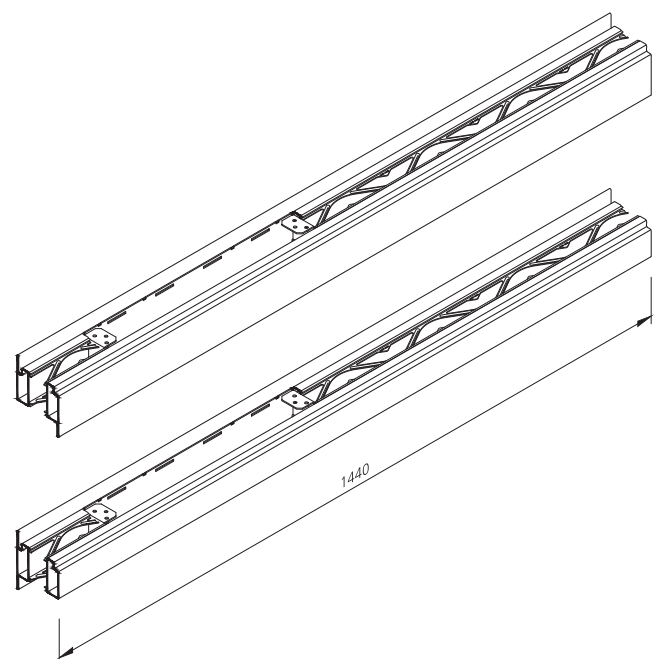

983271	983273	blank / brut / bright	983272	983270
983275	983277	bandverzinkt / sendzimir / galvanised	983276	983274
983279*	983281*	Edelstahl / acier inox / stainless steel	983280*	983278*