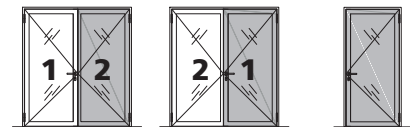

DIN rechts / droite / right