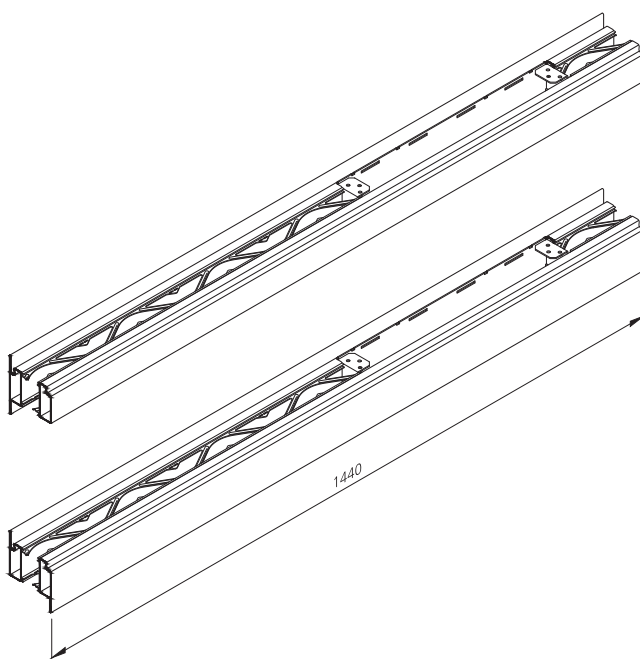

983271	983273	blank / brut / bright	983272	983270
983275	983277	bandverzinkt / sendzimir / galvanised	983276	983274
983279*	983281*	Edelstahl / acier inox / stainless steel	983280*	983278*