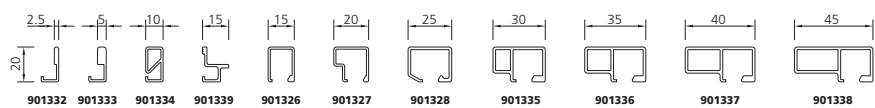

* Lieferbar solange Vorrat / Jusqu'à l'épuisement du stock / As long as stock lasts