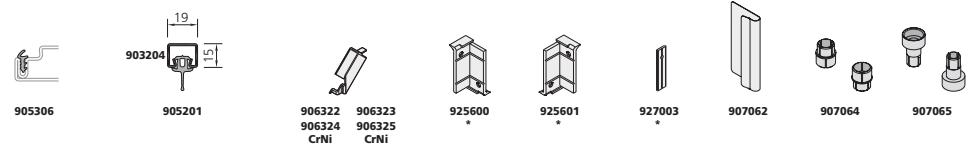

* Lieferbar solange Vorrat / Jusqu'à l'épuisement du stock / As long as stock lasts