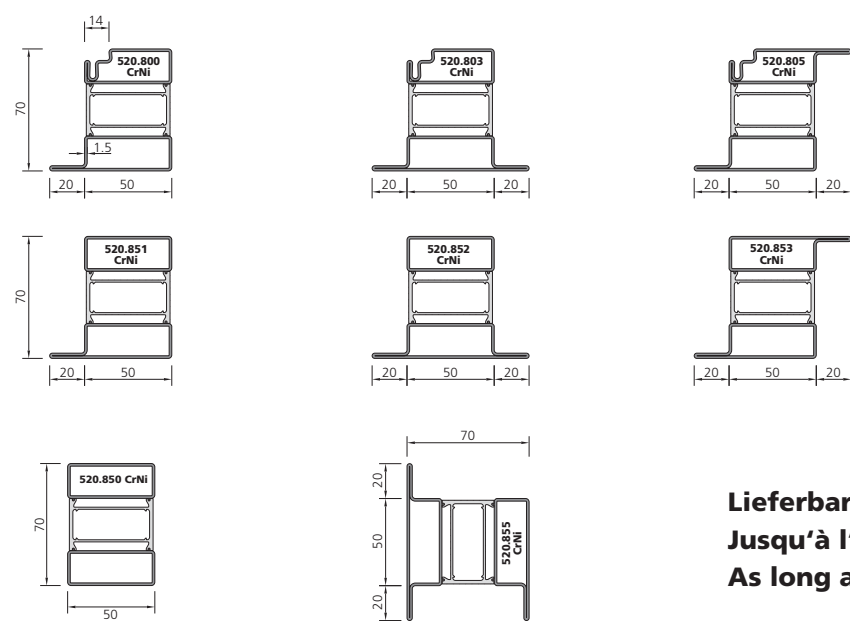

forstert^{therm}tür

Edelstahl
Acier inox
Stainless steel

Lieferbar solange Vorrat
Jusqu'à l'épuisement du stock
As long as stock lasts