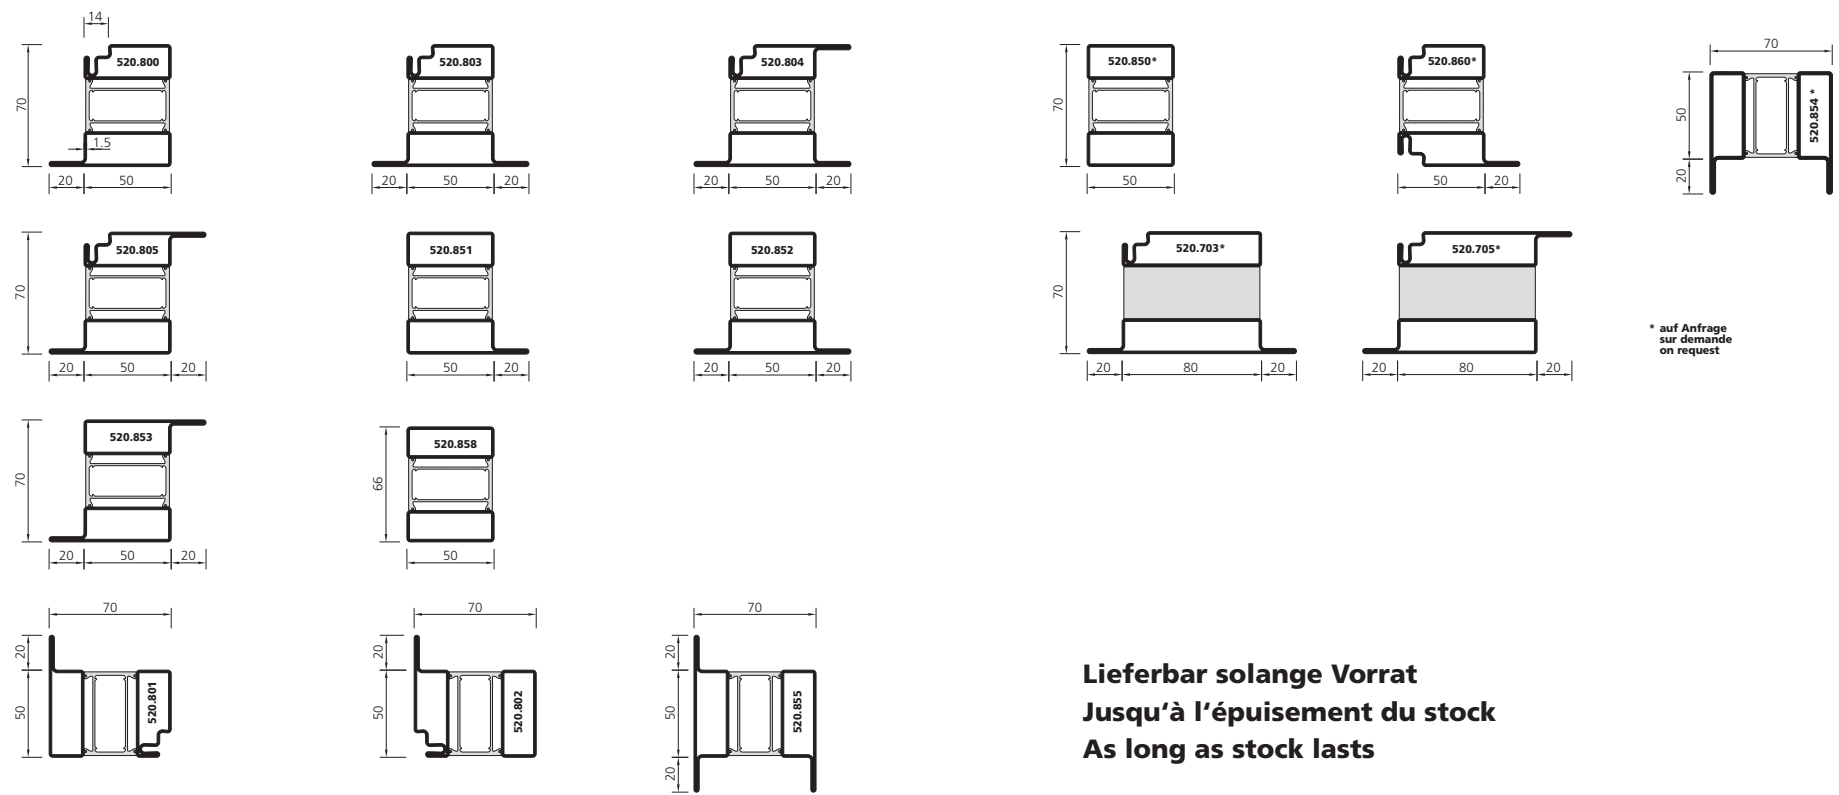

forstert^{therm}tür

Stahl
Acier
Steel

Lieferbar solange Vorrat
Jusqu'à l'épuisement du stock
As long as stock lasts