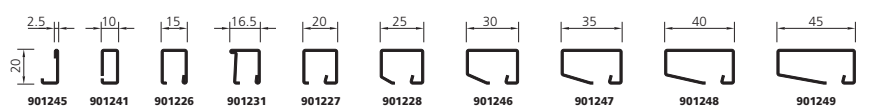

* Lieferbar solange Vorrat / Jusqu'à l'épuisement du stock / As long as stock lasts