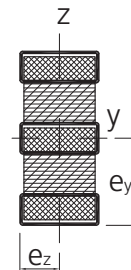

- Slimmer than ever with 50 mm width
- For impressive height of elements, unlimited length
- Same facing width like EI30, EI60 and EI90 profiles

**Neue Profile EI120
Forster fuego light**

**Nouveaux profilés EI120
Forster fuego light**

**New profiles EI120
Forster fuego light**

739.590

Nr.	739.590	
m	GV / GC	
L	6000	[mm]
G	8.964	[kg/m']
O	0.332	[m ² /m']
e _y	5.50	[cm]
e _z	2.50	[cm]

739.592

Nr.	739.592	
m	GV / GC	
L	6000	[mm]
G	9.425	[kg/m']
O	0.368	[m ² /m']
e _y	5.23	[cm]
e _z	2.67	[cm]